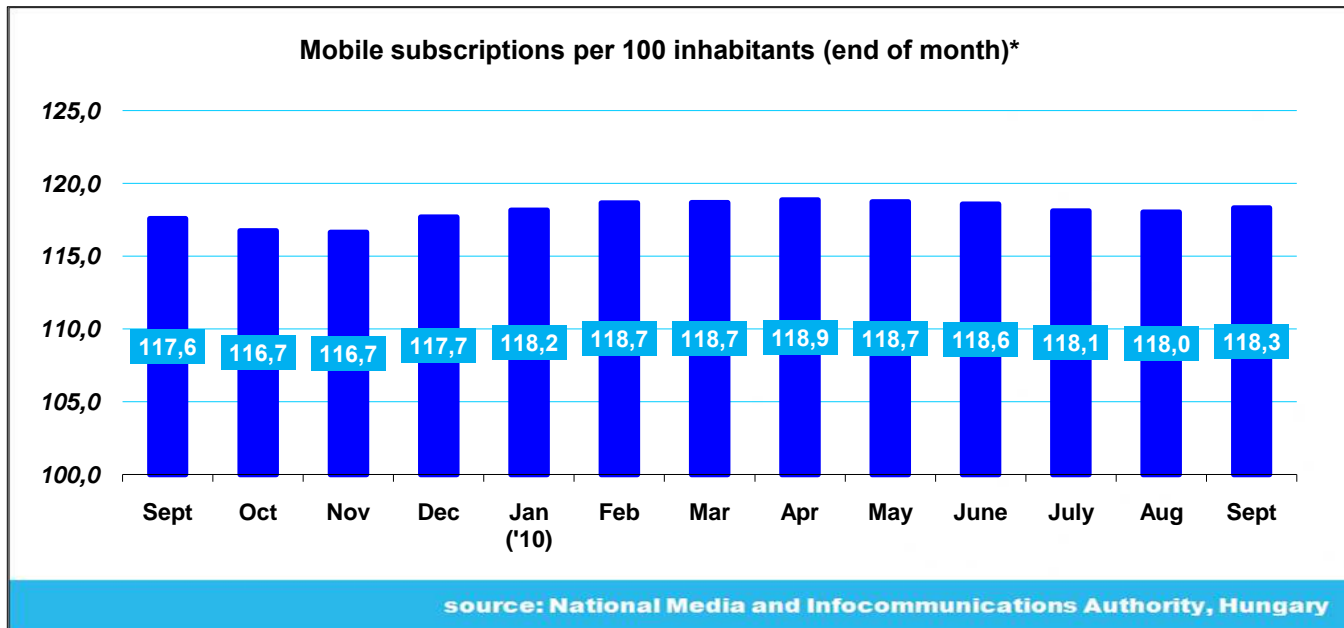

Flash report on mobile phone, September 2010

Summary at the end of month

Number of subscriptions	11 832 566	Total number of active mobile SIM cards
Number of subscriptions actually generating traffic	10 855 131	Total number of active SIM cards generated traffic in the previous three months
Mobile subscriptions per 100 inhabitants	118,3	Number of active SIM cards compared to the population published by the Hungarian Central Statistical Office
Change in the number of subscriptions	100,21%	Compared to the previous month
	100,42%	Compared to the same month of the previous year

Share of mobile operators in terms of mobile subscriptions*

source: National Media and Infocommunications Authority, Hungary

*(Subscriptions of operator / Total number of subscriptions)*100

Share of mobile operators in terms of subscriptions actually generating traffic*

source: National Media and Infocommunications Authority, Hungary

* (Operator's subscriptions actually generating traffic / Total number of subscriptions actually generating traffic)*100

*(Total number of mobile subscriptions (current month) / Total number of mobile subscriptions (previous month))*100