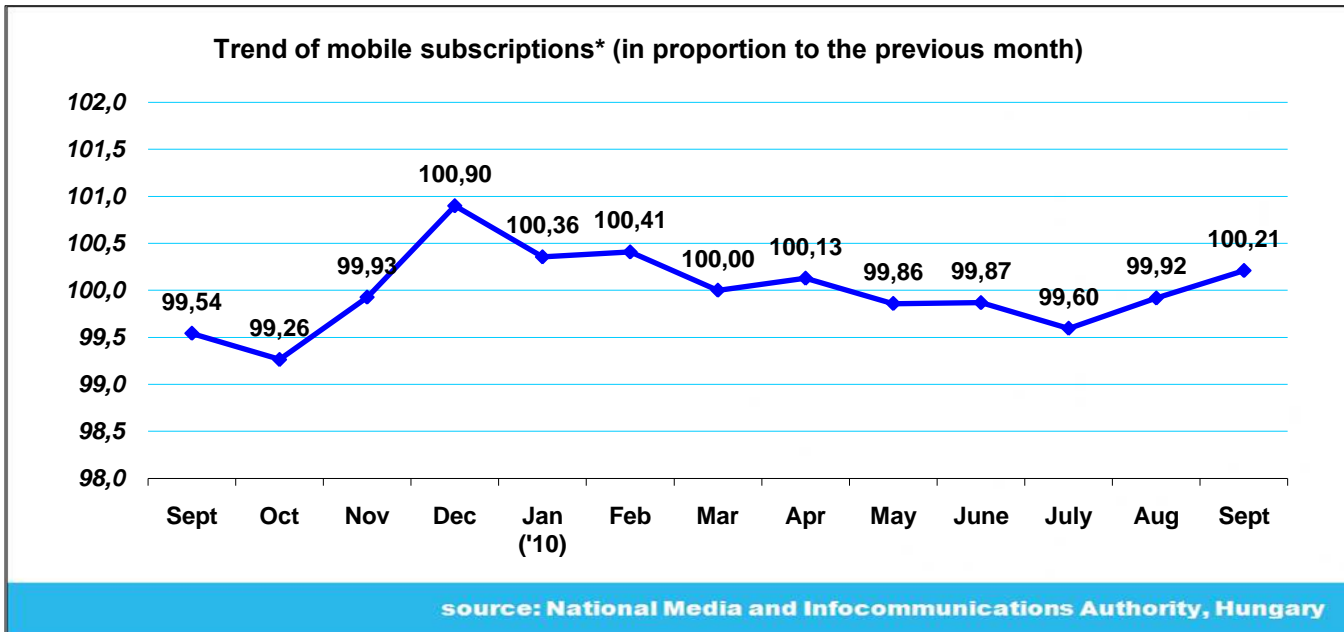

Flash report on mobile phone, September 2010

Summary at the end of month

Number of subscriptions	11 832 566	Total number of active mobile SIM cards
Number of subscriptions actually generating traffic	10 855 131	Total number of active SIM cards generated traffic in the previous three months
Mobile subscriptions per 100 inhabitants	118,3	Number of active SIM cards compared to the population published by the Hungarian Central Statistical Office
Change in the number of subscriptions	100,21%	Compared to the previous month
	100,42%	Compared to the same month of the previous year

Share of mobile operators in terms of mobile subscriptions*

source: National Media and Infocommunications Authority, Hungary

*(Subscriptions of operator / Total number of subscriptions)*100

Share of mobile operators in terms of subscriptions actually generating traffic*

source: National Media and Infocommunications Authority, Hungary

* (Operator's subscriptions actually generating traffic / Total number of subscriptions actually generating traffic)*100

*(Total number of mobile subscriptions (current month) / Total number of mobile subscriptions (previous month))*100