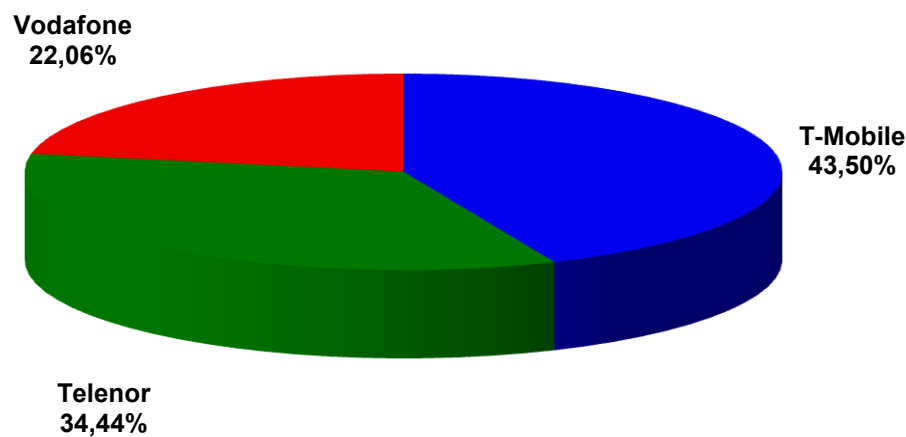

Flash report on mobile phone, September 2010

Summary at the end of month

Number of subscriptions	11 832 566	Total number of active mobile SIM cards
Number of subscriptions actually generating traffic	10 855 131	Total number of active SIM cards generated traffic in the previous three months
Mobile subscriptions per 100 inhabitants	118,3	Number of active SIM cards compared to the population published by the Hungarian Central Statistical Office
Change in the number of subscriptions	100,21%	Compared to the previous month
	100,42%	Compared to the same month of the previous year

Share of mobile operators in terms of mobile subscriptions*

source: National Media and Infocommunications Authority, Hungary

*(Subscriptions of operator / Total number of subscriptions)*100

Share of mobile operators in terms of subscriptions actually generating traffic*