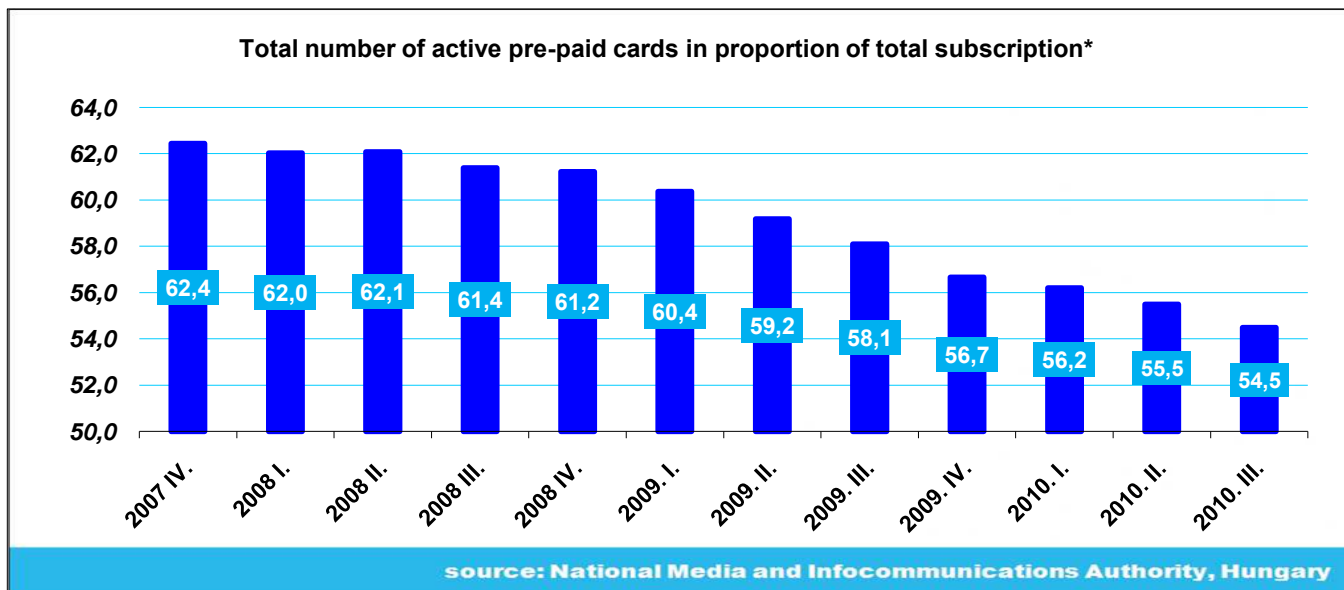

*(Total number of active pre-paid cards / Total number of subscriptions)*100

Note: Quarterly data