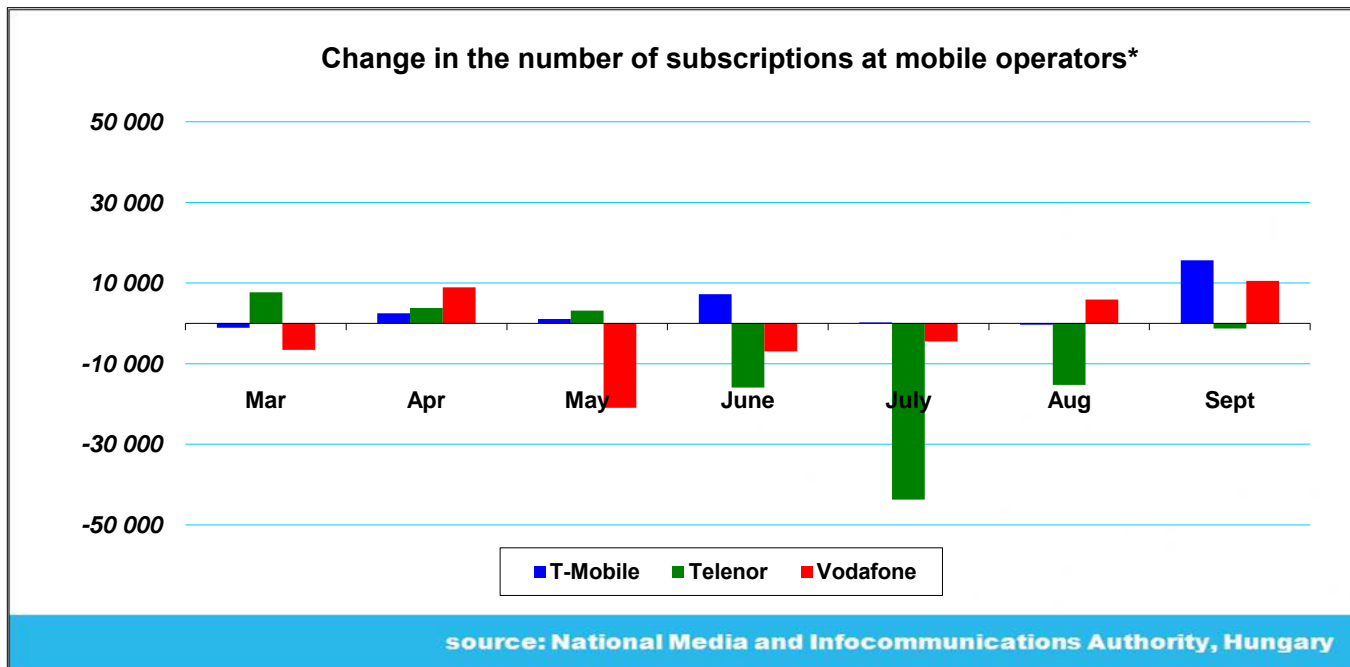

*Note: change includes new customers and churn together

Explanation:

Number of subscriptions: Number of active SIM-cards, which are able to receive calls at 12 pm on the last day of the month. SIM cards, which do not generate revenue (used for the operation of the service provider) are excluded.

Number of subscriptions actually generating traffic: The figure includes the number of post-paid SIM cards and the number of pre-paid SIM cards actually originated and terminated calls, initiated SMS in the previous three months. Roaming and data services (e.g. WAP, MMS, GPRS...) are traffic generating items too.

Total population: Number of total population according to the online data base of the Hungarian Central Statistical Office.

Number of pre-paid subscriptions: Number of active pre-paid SIM cards, where the subscriber can use the services of the operator against a certain amount paid beforehand.