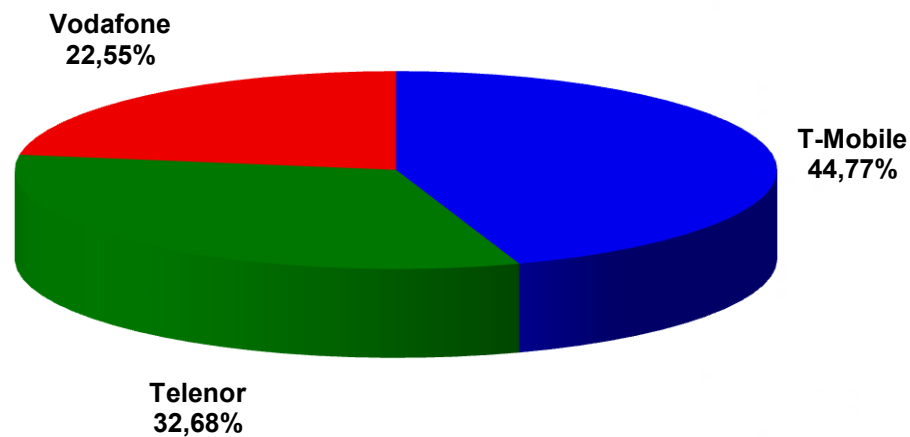

Flash report on mobile phone, September 2010

Summary at the end of month

Number of subscriptions	11 832 566	Total number of active mobile SIM cards
Number of subscriptions actually generating traffic	10 855 131	Total number of active SIM cards generated traffic in the previous three months
Mobile subscriptions per 100 inhabitants	118,3	Number of active SIM cards compared to the population published by the Hungarian Central Statistical Office
Change in the number of subscriptions	100,21%	Compared to the previous month
	100,42%	Compared to the same month of the previous year

Share of mobile operators in terms of mobile subscriptions*

source: National Media and Infocommunications Authority, Hungary

*(Subscriptions of operator / Total number of subscriptions)*100

Share of mobile operators in terms of subscriptions actually generating traffic*